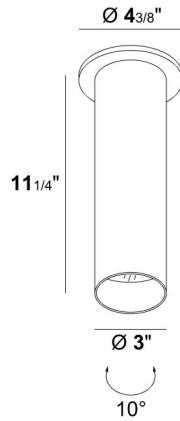

LED Surface ceiling luminaire.
Direct downlight w/adjustable 10° gimble.
Driver included.

FIXTURE:

Mounting: surface ceiling
Finish/Reflector: Black/Black (B/B), Black/Gold (B/G),
 White/Black (W/B), White/Gold (W/G)
Material: Aluminum
 Damp Location Listed
CSA/US Listed

OPTIONS:

-38 -15 -25 reflector with 38°(Standard),15° or 25° beam angle

photometric files, dimming compatibility list and warranty information available online at www.dslightingus.com

Project:

Type:

Cat. No.:

Shown above: DUS314-W/B-9.3W-927-120V-DIM-38

Measurements (Inches)

Light Distribution(38° Beam Angle) Standard

ORDERING INFORMATION

-SUFFIX

Model Number	Finish	LED Source	Color Temp.	Driver	Reflector
DUS312	-B/B	-9.3W	-927 -930	-120V-DIM	-38 -15 -25
DUS313	-B/G				
DUS314	-W/B				
DUS315	-W/G				