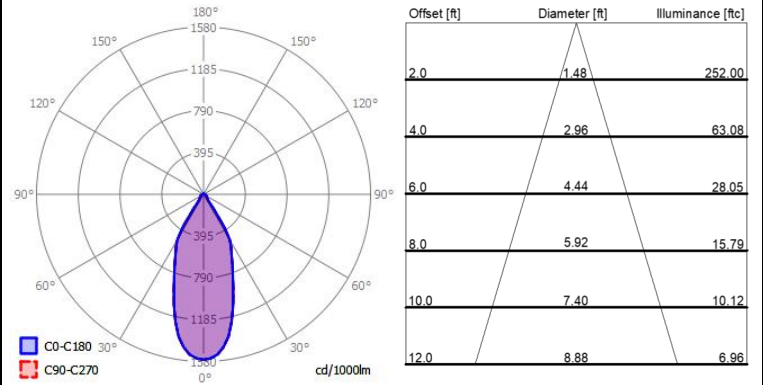

LAMP/LED SOURCE/COLOR TEMP:

-930 9.3W LED / 3000K / 38° / CRI ≥ 90 / 1120lm
-927 9.3W LED / 2700K / 38° / CRI ≥ 90 / 1070lm
 Efficacy (CRI ≥ 90): 120lm/W, Rated life > 50000hrs

DRIVER:

-120V-DIM Class 2 120Vac 60Hz
 TRIAC/ELV (leading/trailing edge dimmable)
 Power factor ≥ 0.9 / Flicker (THD) ≤ 20%, Constant current 500mA

Shown above: DUS314-W/B-9.3W-927-120V-DIM-38

Measurements (Inches)

Light Distribution(38° Beam Angle) Standard

ORDERING INFORMATION

-SUFFIX

Model Number	Finish	LED Source	Color Temp.	Driver	Reflector
DUS312	-B/B	-9.3W	-927 -930	-120V-DIM	-38 -15 -25
DUS313	-B/G				
DUS314	-W/B				
DUS315	-W/G				