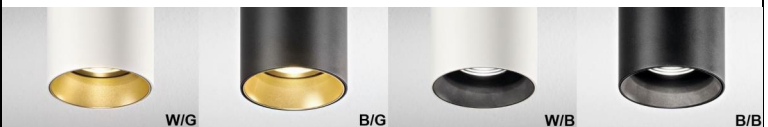

COLOR OPTIONS