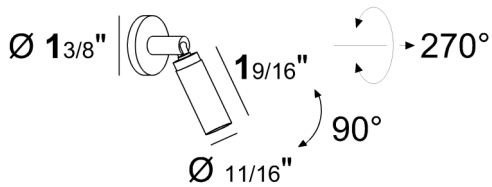

Illuminance

focusable from 15° to 60°

ORDERING INFORMATION

Model Number	Finish	Color Temp.	LED Source
DUS132-09-00-01	Chrome	3000K	2W
DUS132-09-00-33	Platinum		
DUS132B-09-00-01	Black		
DUS132-05-00-01	Chrome	4000K	
DUS132-05-00-33	Platinum		
DUS132B-05-00-01	Black		
DUS132-09-00-01-927	Chrome	2700K	
DUS132-09-00-33-927	Platinum		
DUS132B-09-00-01-927	Black		