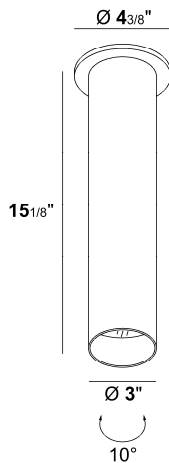

LED Surface ceiling luminaire.
Direct downlight w/adjustable 10° gimble.
Driver included.

FIXTURE:

Mounting: surface ceiling
Finish/Reflector: Black/Black (B/B), Black/Gold (B/G), White/Black (W/B), White/Gold (W/G)
Material: Aluminum
 Damp Location Listed
CSA/US Listed

OPTIONS:

-38 -15 -25 reflector with 38°(Standard), 15° or 25° beam angle

photometric files, dimming compatibility list and warranty information available online at www.dslightingus.com

Project:

Type:

Cat. No.:

Shown above: DUS907L-B/G-9.3W-927-120V-DIM-38

Measurements (Inches)

Light Distribution(38° Beam Angle) Standard

COLOR OPTIONS

ORDERING INFORMATION

-SUFFIX

Model Number	Finish	LED Source	Color Temp.		Driver	Reflector		
			-927	-930		-38	-15	-25
DUS906L	-B/B	-9.3W	-927	-930	-120V-DIM	-38	-15	-25
DUS907L	-B/G							
DUS908L	-W/B							
DUS909L	-W/G							