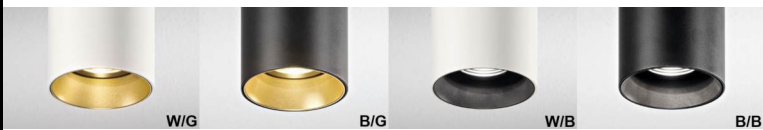

BALI L Series

- DUS906L B/B (Black fixture w/Black non-glare reflector)
- DUS907L B/G (Black fixture w/Gold accent reflector)
- DUS908L W/B (White fixture w/Black non-glare reflector)
- DUS909L W/G (White fixture w/Gold accent reflector)

LED Surface ceiling luminaire.
Direct downlight w/adjustable 10° gimble.
Driver included.

FIXTURE:

Mounting: surface ceiling
Finish/Reflector: Black/Black (B/B), Black/Gold (B/G), White/Black (W/B), White/Gold (W/G)
Material: Aluminum
 Damp Location Listed
CSA/US Listed

Shown above: DUS907L-B/G-9.3W-927-120V-DIM-38

Measurements (Inches)

Light Distribution(38° Beam Angle) Standard

COLOR OPTIONS

ORDERING INFORMATION

-SUFFIX

Model Number	Finish	LED Source	Color Temp.		Driver	Reflector		
			-927	-930		-38	-15	-25
DUS906L	-B/B	-9.3W	-927	-930	-120V-DIM	-38	-15	-25
DUS907L	-B/G							
DUS908L	-W/B							
DUS909L	-W/G							