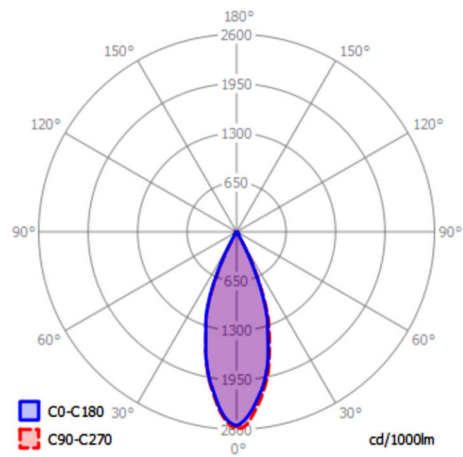

LAMP/LED SOURCE/COLOR TEMP:

-930 9.3W LED / 3000K / 38° / CRI ≥ 90 / 880lm
-927 9.3W LED / 2700K / 38° / CRI ≥ 90 / 860lm
 Efficacy (CRI ≥ 90): 94lm/W, Rated life > 50000hrs

DRIVER:

-120V-DIM Class 2 120Vac 60Hz
 TRIAC/ELV (leading/trailing edge dimmable)
 Power factor ≥ 0.9 / Flicker (THD) ≤ 20%, Constant current 500mA

OPTIONS:

-38 -15 -25 reflector with 38°(Standard), 15° or 25° beam angle

photometric files, dimming compatibility list and warranty information available online at www.dslightingus.com

Project:

Type:

Cat. No.:

Shown above: DUS907L-B/G-9.3W-927-120V-DIM-38

Measurements (Inches)

Light Distribution(38° Beam Angle) Standard

COLOR OPTIONS

ORDERING INFORMATION

-SUFFIX

Model Number	Finish	LED Source	Color Temp.		Driver	Reflector		
			-927	-930		-38	-15	-25
DUS906L	-B/B	-9.3W	-927	-930	-120V-DIM	-38	-15	-25
DUS907L	-B/G							
DUS908L	-W/B							
DUS909L	-W/G							