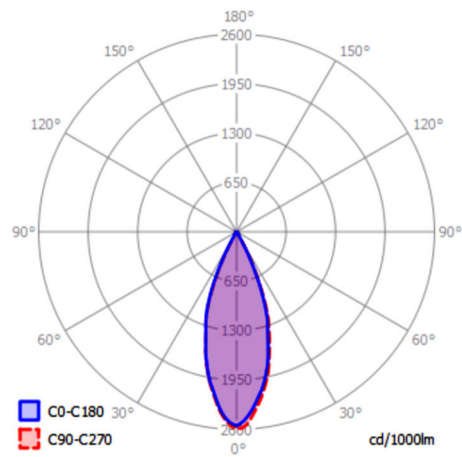

LAMP/LED SOURCE/COLOR TEMP:

-930 9.3W LED / 3000K / 38° / CRI ≥ 90 / 880lm
 -927 9.3W LED / 2700K / 38° / CRI ≥ 90 / 860lm
 Efficacy (CRI ≥ 90): 94lm/W, Rated life > 50000hrs

DRIVER:

-120V-DIM Class 2 120Vac 60Hz
 TRIAC/ELV (leading/trailing edge dimmable)
 Power factor ≥ 0.9 / Flicker (THD) ≤ 20%, Constant current 500mA

OPTIONS:

-38 -15 -25 reflector with 38°(Standard), 15° or 25° beam angle

photometric files, dimming compatibility list and warranty information available online at www.dslightingus.com

Project:

Type:

Cat. No.:

Shown above: DUS329S-B/G-9.3W-927-120V-DIM-38

Measurements (Inches)

Light Distribution (38° Beam Angle) Standard

COLOR OPTIONS

ORDERING INFORMATION

-SUFFIX

Model Number	Finish	LED Source	Color Temp.		Driver	Reflector		
			-927	-930		-38	-15	-25
DUS328S	-B/B	-9.3W	-927	-930	-120V-DIM	-38	-15	-25
DUS329S	-B/G							
DUS324S	-W/B							
DUS325S	-W/G							