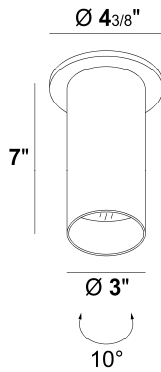

LED Surface ceiling luminaire.
Direct downlight w/adjustable 10° gimble.
Driver included.

FIXTURE:

Mounting: surface ceiling
Finish/Reflector: Black/Black (B/B), Black/Gold (B/G), White/Black (W/B), White/Gold (W/G)
Material: Aluminum
 Damp Location Listed
 CSA/US Listed

OPTIONS:

-38 -15 -25 reflector with 38°(Standard), 15° or 25° beam angle

photometric files, dimming compatibility list and warranty information available online at www.dslightingus.com

Project:

Type:

Cat. No.:

Shown above: DUS329S-B/G-9.3W-927-120V-DIM-38

Measurements (Inches)

Light Distribution (38° Beam Angle) Standard

COLOR OPTIONS

ORDERING INFORMATION

-SUFFIX

Model Number	Finish	LED Source	Color Temp.		Driver	Reflector		
			-927	-930		-38	-15	-25
DUS328S	-B/B	-9.3W	-927	-930	-120V-DIM	-38	-15	-25
DUS329S	-B/G							
DUS324S	-W/B							
DUS325S	-W/G							