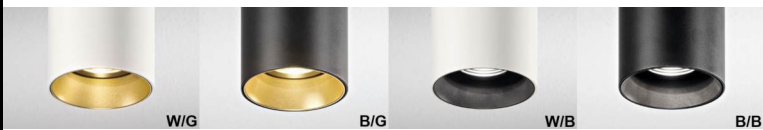

BALI S Series

- DUS328S B/B (Black fixture w/Black non-glare reflector)
- DUS329S B/G (Black fixture w/Gold accent reflector)
- DUS324S W/B (White fixture w/Black non-glare reflector)
- DUS325S W/G (White fixture w/Gold accent reflector)

LED Surface ceiling luminaire.
Direct downlight w/adjustable 10° gimble.
Driver included.

FIXTURE:

Mounting: surface ceiling
Finish/Reflector: Black/Black (B/B), Black/Gold (B/G), White/Black (W/B), White/Gold (W/G)
Material: Aluminum
 Damp Location Listed
 CSA/US Listed

Shown above: DUS329S-B/G-9.3W-927-120V-DIM-38

Measurements (Inches)

Light Distribution (38° Beam Angle) Standard

COLOR OPTIONS

ORDERING INFORMATION

-SUFFIX

Model Number	Finish	LED Source	Color Temp.		Driver	Reflector		
			-927	-930		-38	-15	-25
DUS328S	-B/B	-9.3W	-927	-930	-120V-DIM	-38	-15	-25
DUS329S	-B/G							
DUS324S	-W/B							
DUS325S	-W/G							