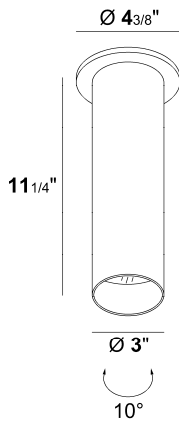

LED Surface ceiling luminaire.
Direct downlight w/adjustable 10° gimble.
Driver included.

FIXTURE:

Mounting: surface ceiling
Finish/Reflector: Black/Black (B/B), Black/Gold (B/G), White/Black (W/B), White/Gold (W/G)
Material: Aluminum
 Damp Location Listed
CSA/US Listed

OPTIONS:

-38 -15 -25 reflector with 38°(Standard), 15° or 25° beam angle

photometric files, dimming compatibility list and warranty information available online at www.dslightingus.com

Project:

Type:

Cat. No.:

Shown above: DUS314-W/B-9.3W-927-120V-DIM-38

Measurements (Inches)

Light Distribution(38° Beam Angle) Standard

COLOR OPTIONS

ORDERING INFORMATION

-SUFFIX

Model Number	Finish	LED Source	Color Temp.		Driver	Reflector		
			-927	-930		-38	-15	-25
DUS312	-B/B	-9.3W	-927	-930	-120V-DIM	-38	-15	-25
DUS313	-B/G							
DUS314	-W/B							
DUS315	-W/G							