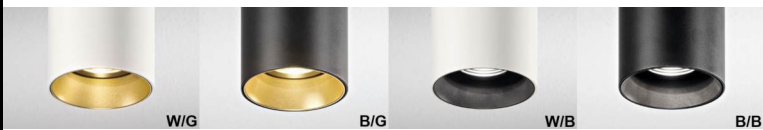

BALI Series

- DUS312 B/B (Black fixture w/Black non-glare reflector)
- DUS313 B/G (Black fixture w/Gold accent reflector)
- DUS314 W/B (White fixture w/Black non-glare reflector)
- DUS315 W/G (White fixture w/Gold accent reflector)

LED Surface ceiling luminaire.
Direct downlight w/adjustable 10° gimble.
Driver included.

FIXTURE:

Mounting: surface ceiling
Finish/Reflector: Black/Black (B/B), Black/Gold (B/G), White/Black (W/B), White/Gold (W/G)
Material: Aluminum
 Damp Location Listed
CSA/US Listed

Shown above: DUS314-W/B-9.3W-927-120V-DIM-38

Measurements (Inches)

Light Distribution(38° Beam Angle) Standard

COLOR OPTIONS

ORDERING INFORMATION

-SUFFIX

Model Number	Finish	LED Source	Color Temp.		Driver	Reflector		
			-927	-930		-38	-15	-25
DUS312	-B/B	-9.3W	-927	-930	-120V-DIM	-38	-15	-25
DUS313	-B/G							
DUS314	-W/B							
DUS315	-W/G							