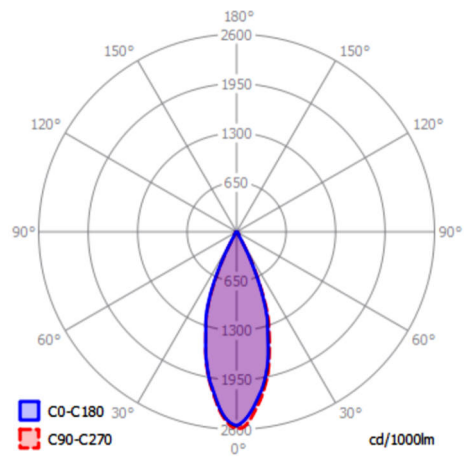

LAMP/LED SOURCE/COLOR TEMP:

-930 9.3W LED / 3000K / 38° / CRI ≥ 90 / 880lm
-927 9.3W LED / 2700K / 38° / CRI ≥ 90 / 860lm
 Efficacy (CRI ≥ 90): 94lm/W, Rated life > 50000hrs

DRIVER:

-120V-DIM Class 2 120Vac 60Hz
 TRIAC/ELV (leading/trailing edge dimmable)
 Power factor ≥ 0.9 / Flicker (THD) ≤ 20%, Constant current 500mA

OPTIONS:

-38 -15 -25 reflector with 38°(Standard), 15° or 25° beam angle

photometric files, dimming compatibility list and warranty information available online at www.dslightingus.com

Project:

Type:

Cat. No.:

Shown above: DUS314-W/B-9.3W-927-120V-DIM-38

Measurements (Inches)

Light Distribution(38° Beam Angle) Standard

COLOR OPTIONS

ORDERING INFORMATION

-SUFFIX

Model Number	Finish	LED Source	Color Temp.		Driver	Reflector		
			-927	-930		-38	-15	-25
DUS312	-B/B	-9.3W	-927	-930	-120V-DIM	-38	-15	-25
DUS313	-B/G							
DUS314	-W/B							
DUS315	-W/G							