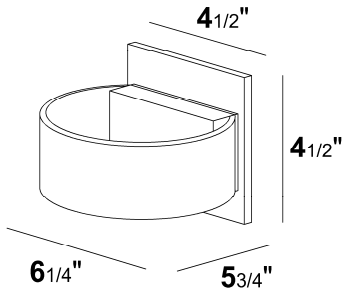

Measurements (Inches)