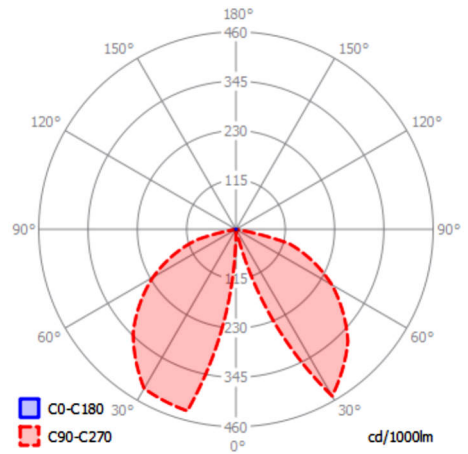

Light Distribution

ORDERING INFORMATION

-SUFFIX

Model Number	Finish	LED Source	Color Temp.	Driver
DUS286	-white	-7W	-930	-120V-DIM
-	-			
-	-			
-	-			

Example of Catalog #: DUS286-white-7W-930-120V-DIM

DLS Lighting US
3135 SR 580, Suite 6
Safety Harbor, FL 34695
www.dslightingus.com
dsus@dslightingus.com