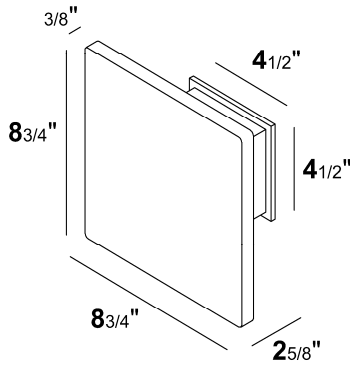

Measurements (Inches)

Light Distribution

ORDERING INFORMATION

-SUFFIX

Model Number	Finish	LED Source	Color Temp.	Driver	
DUS840	-white	-11W	-930	-120V/277V - DIM10V	-120V-DIM
-	-				
-	-				
-	-				

Example of Catalog #: DUS840-white-11W-930-120V-DIM