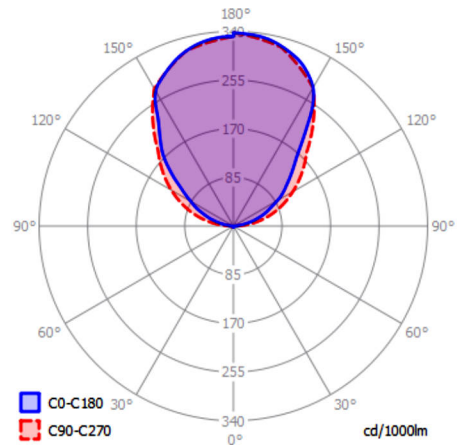

Measurements (Inches)

Light Distribution

ORDERING INFORMATION

-SUFFIX

Model Number	Finish	LED Source	Color Temp.	Driver	
DUS840	-white	-11W	-930	-120V/277V - DIM10V	-120V-DIM
-	-				
-	-				
-	-				

Example of Catalog #: DUS840-white-11W-930-120V-DIM