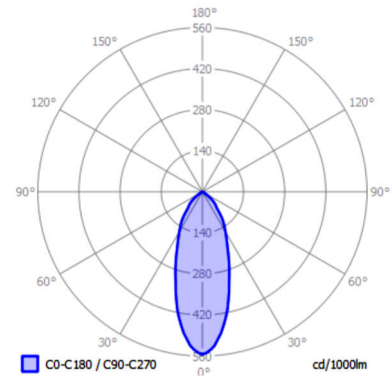

LAMP/LED SOURCE/COLOR TEMP:

-930
 7W LED / 33° / 3000K / CRI ≥ 90 / 730lm
 Efficacy (CRI ≥ 90): 104lm/W, Rated life > 50000hrs

DRIVER:

-120V-DIM
 Class 2 120Vac/60Hz, TRIAC/ELV dimmable (leading/trailing edge),
 Power factor ≥ 0.9 / Flicker (THD) ≤ 20%, Constant current 350mA

photometric files, dimming compatibility list and warranty information available online at www.dslightingus.com

Measurements (Inches)

Light Distribution / Illuminance (33°)

Offset (ft)	Diameter (ft)	Illuminance (fc)
2.0	1.40	101.2
4.0	2.81	25.3
6.0	4.21	11.2
8.0	5.61	6.3
10.0	7.01	4.0
12.0	8.42	2.6