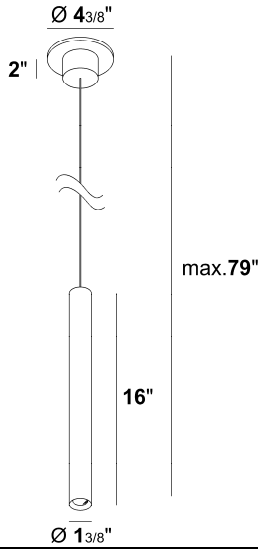

LILLI

DUS255 White

Project:

Type:

Cat. No.:

**LED Surface ceiling, pendant luminaire. Direct downlight.
Driver included.**

FIXTURE:

Mounting: surface ceiling
Finish/Reflector: White
Material: Aluminum
 Damp Location Listed (for use indoors)
 CSA/US Listed

photometric files, dimming compatibility list and warranty information available online at www.dslightingus.com

Measurements (Inches)

Light Distribution / Illuminance (33°)

Offset (ft)	Diameter (ft)	Illuminance (fc)
2.0	1.40	101.2
4.0	2.81	25.3
6.0	4.21	11.2
8.0	5.61	6.3
10.0	7.01	4.0
12.0	8.42	2.6