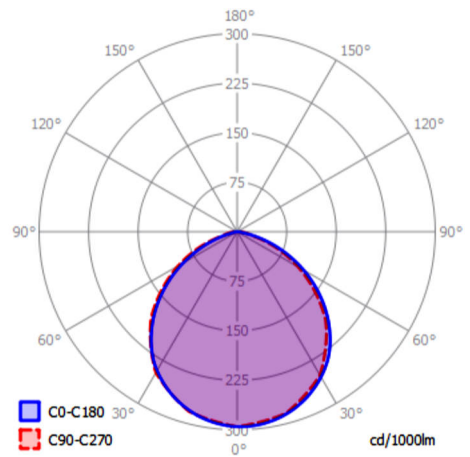

Light Distribution

ORDERING INFORMATION

-SUFFIX

Model Number	Finish	LED Source	Color Temp.	Driver	
DUS829	-white	-12W	-930	-120V/277V - DIM10V	-120V-DIM
-	-				
-	-				
-	-				

Example of Catalog #: DUS829-white-12W-930-120V/277V-DRV

DLS Lighting US
3135 SR 580, Suite 6
Safety Harbor, FL 34695
www.dslightingus.com
dlsus@dslightingus.com