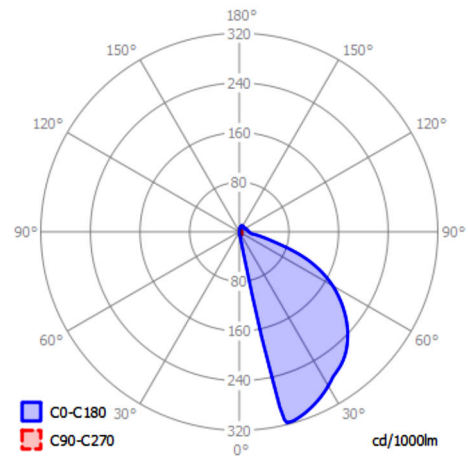

Light Distribution

ORDERING INFORMATION

-SUFFIX

Model Number	Finish	LED Source	Color Temp.	Driver
DUS814	-grey			
-	-	-7W	-830	-120V/277V-DRV
-	-			
-	-			

Example of Catalog #: DUS814-grey-7W-830-120V/277V-DRV

DLS Lighting US
3135 SR 580, Suite 6
Safety Harbor, FL 34695
www.dslightingus.com
dlsus@dslightingus.com