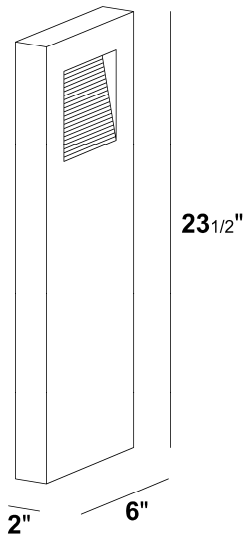

Measurements (Inches)