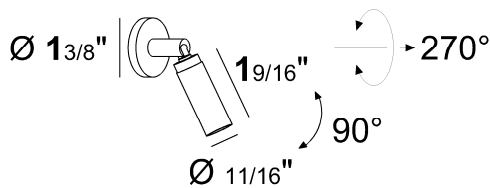

Measurements (Inches)