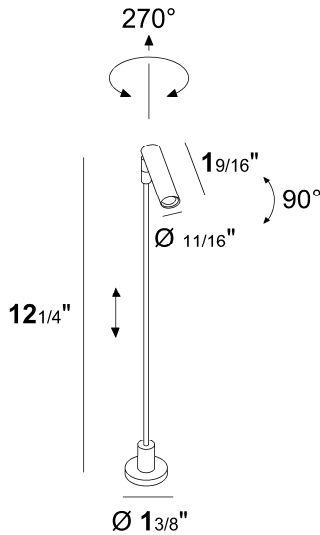

photometric files, dimming compatibility list and warranty information available online at www.dslightingus.com

Project:

Type:

Cat. No.:

Shown above: DUS133-05-00-33

Measurements (Inches)

Illuminance

focusable from 15° to 60°