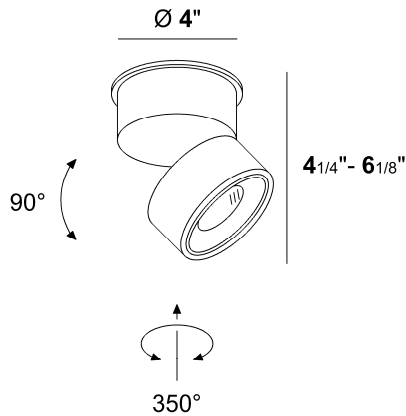

Power factor ≥ 0.9 / Flicker (THD) ≤ 20%, Constant current 500mA

OPTIONS:

15° spot-beam or 48° wide-beam

egg crate louver

photometric files, dimming compatibility list and warranty information available online at www.dslightingus.com

Project:

Type:

Cat. No.:

Shown above: DUS777-W/W-14W-930-120V/277V-DIM10V

Measurements (Inches)

Light Distribution

COLOR OPTIONS

ORDERING INFORMATION