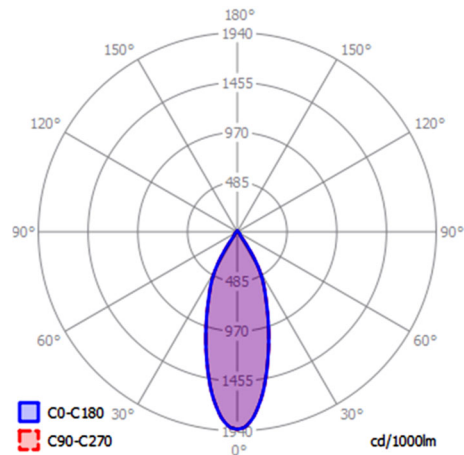

-927 14W LED / 2700K / 32°/ CRI ≥ 90 / 1375lm

Efficacy (CRI ≥ 90): 98lm/W, Rated life > 50000hrs

DRIVER:

-120V/277V-DIM10V Class 2 120-277Vac/60Hz

0-10V dimmable and TRIAC/ELV dimmable @120Vac(leading/trailing edge),

Power factor ≥ 0.9 / Flicker (THD) ≤ 20%, Constant current 500mA

OPTIONS:

15° spot-beam or 48° wide-beam

egg crate louver

photometric files, dimming compatibility list and warranty information available online at www.dslightingus.com

Project:

Type:

Cat. No.:

Shown above: DUS777-W/W-14W-930-120V/277V-DIM10V

Measurements (Inches)

Light Distribution

COLOR OPTIONS

ORDERING INFORMATION