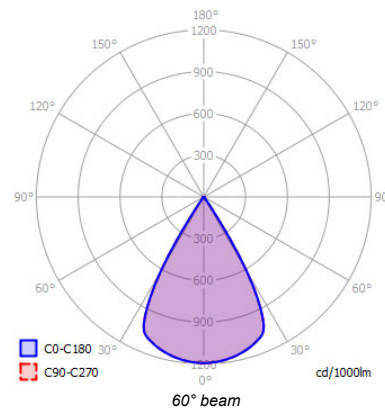

## Measurements (Inches)

## Illuminance

focusable from 15° to 60°