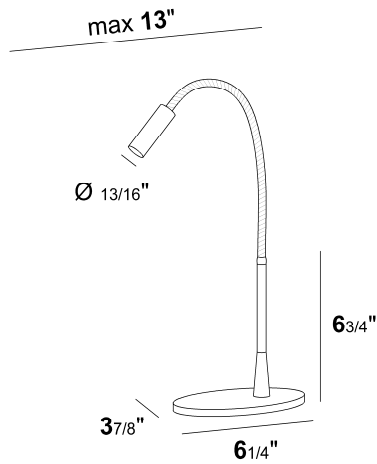

## Measurements (Inches)

## Illuminance

focusable from 15° to 60°